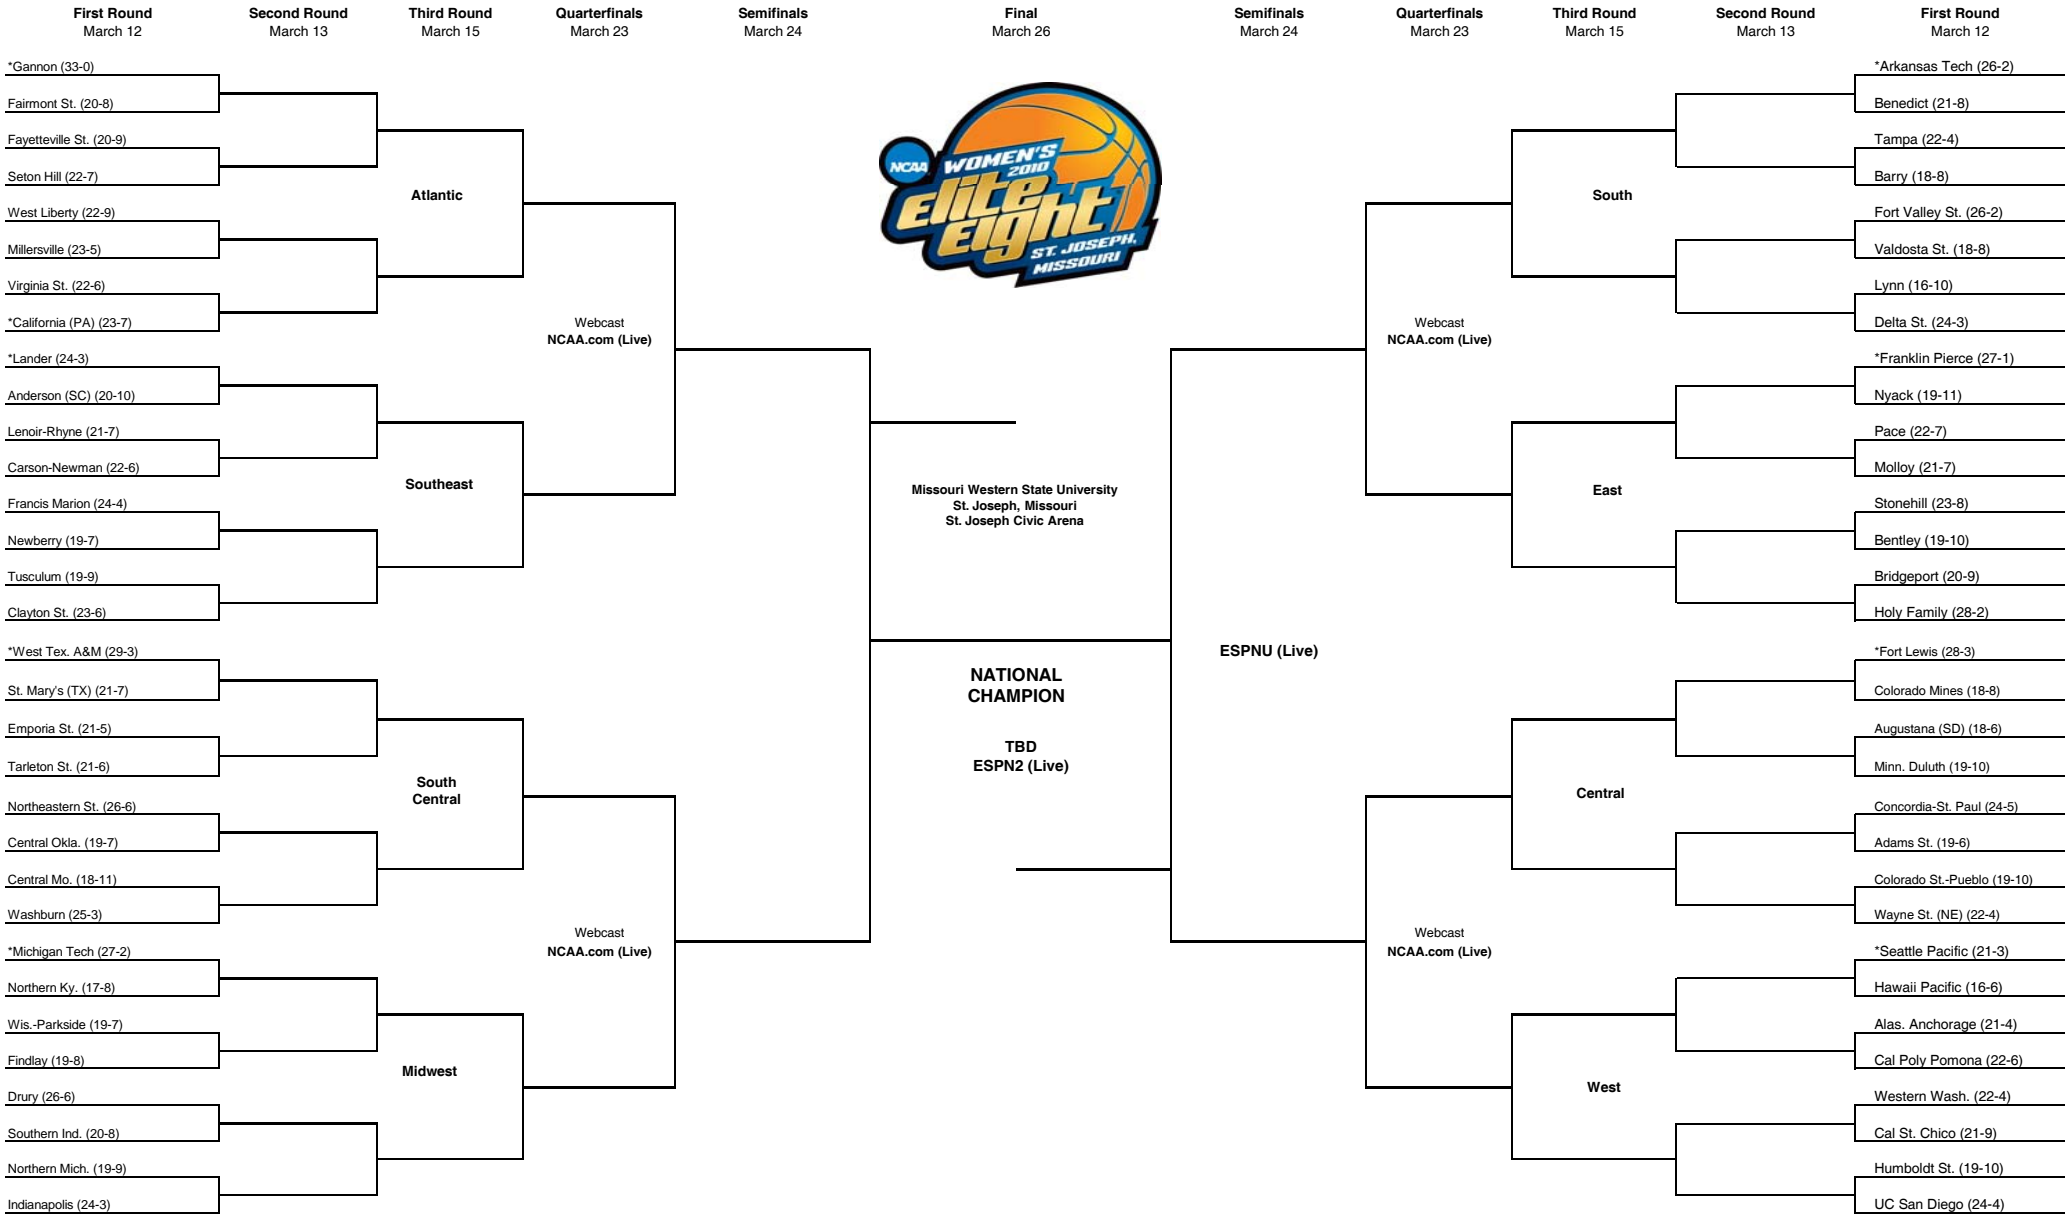

# NCAA Division II Women's BASKETBALL CHAMPIONSHIP

\* Host Institutions